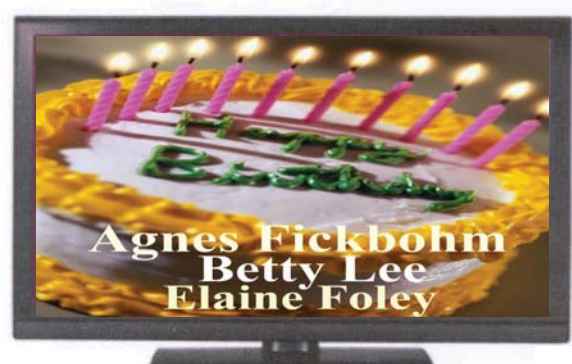

Bingo Package

Play Bingo on your TV screen with the TelAgenda system. No more balls, cages and master boards. Numbers randomly display on the screen. You choose either automatic ball draw and the number of seconds between each draw or manual ball draw. Drawn balls are automatically highlighted on the displayed master board.

P900G- Bingo Game Package - Initial year FREE trial. Subsequent years $49.99/yr

Custom Screen CD

Also available is our Custom Screen CD which provides you with over 50 background images to use. With the TelAgenda link to a photo editing program you can add text to these images. You can easily create any custom screen. The Custom Screen CD contains various landscapes, seasonal, holiday and color images. Your custom screens are then easily downloaded to the Telagenda and will scroll after any of the basic screens that you choose to use.

P900C- Custom Screen CD $19.99

1 custom screen CD can be used on multiple units.

*Create your own
customs screens!*