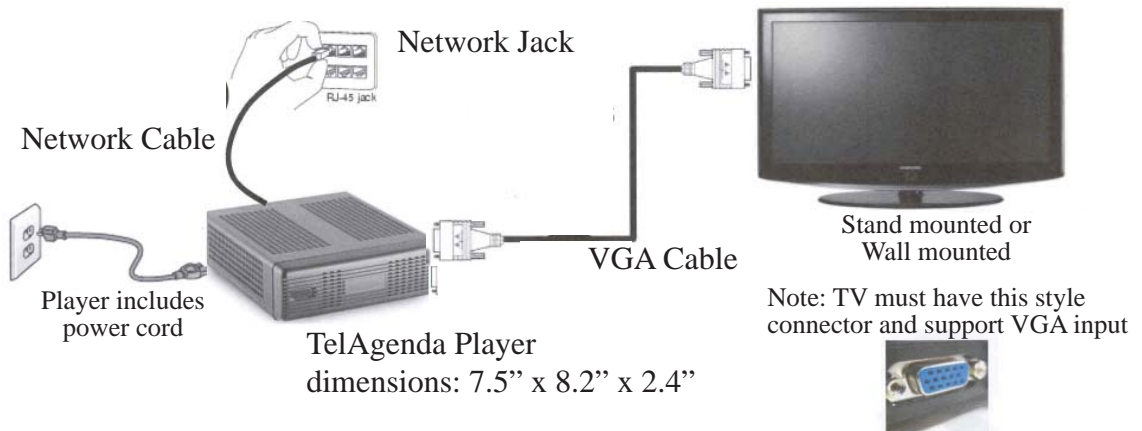

WiFi Installation

1. **You provide:**
1. **TV**- any size LCD or Plasma
  2. **VGA Cable**-15pin DB 15PC, long enough to extend from the TelAgenda player to the TV.

1. **Purchased from Sea Bay Game Co.:**
1. **TelAgenda Player** with subscription
  2. **Wireless Adaptor**

Hard Wire Installation

1. **You provide:**
1. **TV**- any size LCD or Plasma
  2. **Network Cable**- CAT 5 Cable with RJ45 connectors. Length according to your needs.
  3. **Network Jacks** with internet access.
  4. **VGA Cable**-15pin DB 15PC, long enough to extend from the TelAgenda player to the TV.

1. **Purchased from Sea Bay Game Co.:**
1. **TelAgenda Player** with subscription

Note: Brackets can be purchased from local electronic stores to wall mount the TelAgenda player. It can also be mounted on a small shelf above or below the TV.