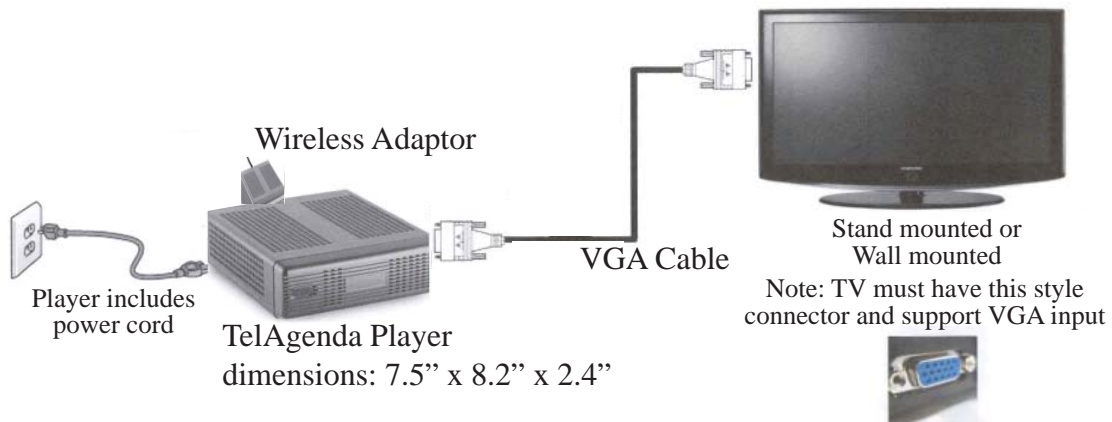

P900C- Custom Screen CD \$19.99

1 custom screen CD can be used on multiple units.

*Create your own
customs screens!*

WiFi Installation

- You provide:**
1. **TV**- any size LCD or Plasma
 2. **VGA Cable**-15pin DB 15PC, long enough to extend from the TelAgenda player to the TV.

- Purchased from Sea Bay Game Co.:**
1. **TelAgenda Player** with subscription
 2. **Wireless Adaptor**

Hard Wire Installation

- You provide:**
1. **TV**- any size LCD or Plasma
 2. **Network Cable**- CAT 5 Cable with RJ45 connectors. Length according to your needs.
 3. **Network Jacks** with internet access.
 4. **VGA Cable**-15pin DB 15PC, long enough to extend from the TelAgenda player to the TV.