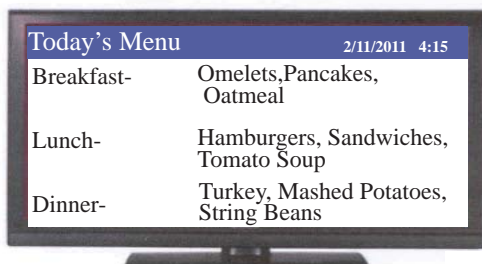

For more information call 1800 568-0188

Sample basic screen designs which scroll throughout the day on a flat screen TV in common areas of your facility.

A date and weather screen automatically downloads for your city. The weather updates throughout the day.

Dietary staff can access the web site to post daily menus. Menus can be done ahead of time and scheduled for day to appear.

Bingo Package

Play Bingo on your TV screen with the TelAgenda system. No more balls, cages and master boards. Numbers randomly display on the screen. You choose either automatic ball draw and the number of seconds between each draw or manual ball draw. Drawn balls are automatically highlighted on the displayed master board.