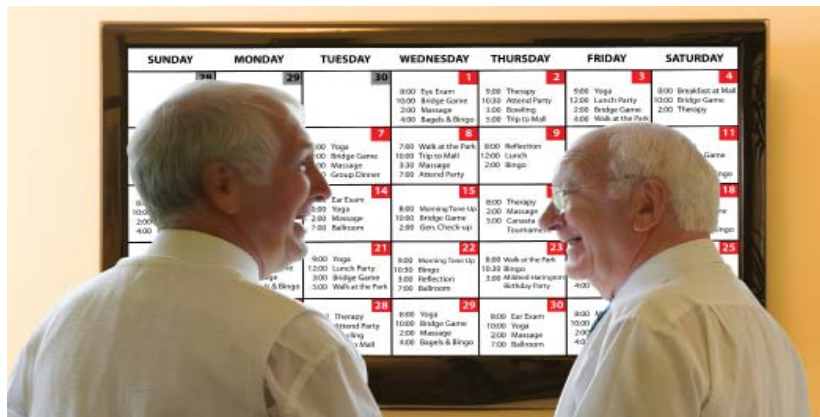

Sea Bay Game Company

introduces the

Keeping Seniors in the Know!

Low Cost!!!
Large Screen Digital Display
System

**Calendar/Date and Weather Board/Message Board/
and optional Bingo Display**

4 IN 1

4 IN 1

**Bring your facility into the 21st Century with the
TelAgenda Digital Calendar/Message Display System.**

- No more** paper calendars and posters on the walls. Residents, families and friends will be impressed by the beauty of the digital calendar and attention getting messages as they scroll on your large flat screen TV in common areas of your facility (use an existing TV or purchase one the appropriate size for your needs).
- Spend less time** preparing your monthly calendar and more time with your residents. The TelAgenda calendar program is fast and easy. You can enter or edit information at work or at home from any computer with Internet Explorer. The information displays on the appropriate day. Your calendar will display as a clean, neat, crisp digital screen. You can print the calendar from your computer for a paper copy.
- Easily add any message screen** you need such as Welcome, Birthdays, Daily Announcements, Menu etc.
- Allow families** to access the monthly calendar by simply adding a link to the facility web site.
- No more** changing cards on date or reality orientation boards every day. A weather and date screen automatically downloads each day for your city.
- The dietary and nursing staff** can also access the TelAgenda web site if a menu or health screen is desired.
- Residents will love seeing the photos** from their parties and events. Just download and add text.

An activity screen for the day automatically displays with the activities scheduled from your monthly calendar.

Then add any number of additional screens, just choose a heading and banner color. .

Download your photos and easily add text to have personalized screens scroll.