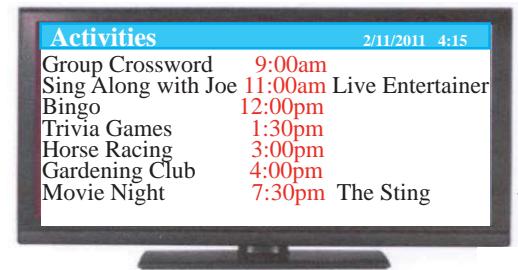

For more information call 1800 568-0188

Sample basic screen designs which scroll throughout the day on a flat screen TV in common areas of your facility.

A date and weather screen automatically downloads for your city. The weather updates throughout the day.

An activity screen for the day automatically displays with the activities scheduled from your monthly calendar.

Then add any number of additional screens, just choose a heading and banner color. .

Download your photos and easily add text to have personalized screens scroll.

Dietary staff can access the web site to post daily menus. Menus can be done ahead of time and scheduled for day to appear.

Bingo Package

Play Bingo on your TV screen with the TelAgenda system. No more balls, cages and master boards. Numbers randomly display on the screen. You choose either automatic ball draw and the number of seconds between each draw or manual ball draw. Drawn balls are automatically highlighted on the displayed master board.