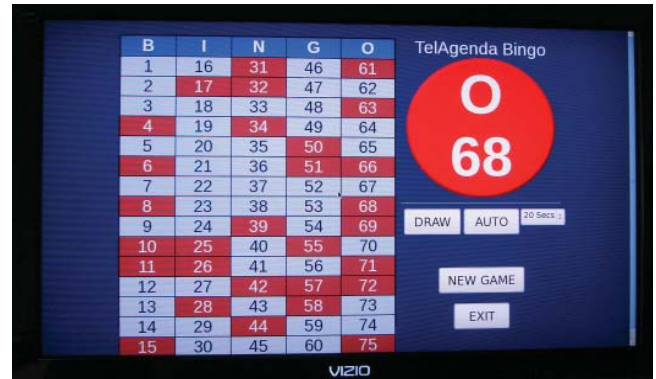

An activity screen for the day automatically displays with the activities scheduled from your monthly calendar.

Then add any number of additional screens, just choose a heading and banner color. .

Download your photos and easily add text to have personalized screens scroll.

Dietary staff can access the web site to post daily menus. Menus can be done ahead of time and scheduled for day to appear.

Bingo Package

Play Bingo on your TV screen with the TelAgenda system. No more balls, cages and master boards. Numbers randomly display on the screen. You choose either automatic ball draw and the number of seconds between each draw or manual ball draw. Drawn balls are automatically highlighted on the displayed master board.